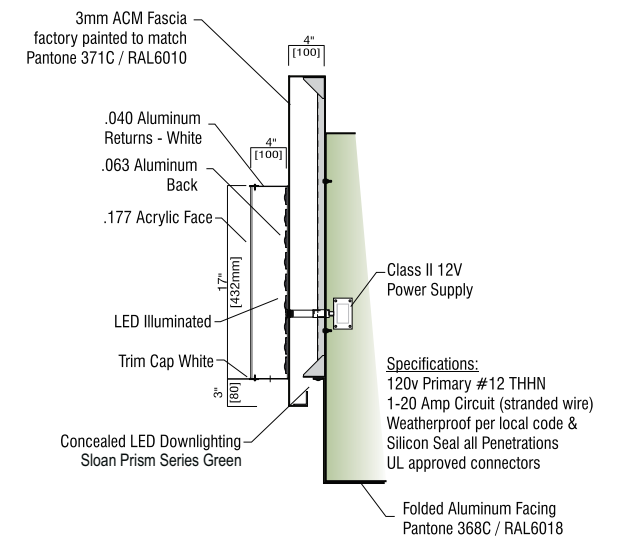

CHANNEL LETTERS FASCIA DETAIL
(2) REQUIRED

SECTION THRU CHANNEL LETTERS

CORNER DETAIL
(4) REQUIRED

10FT STANDARD SECTION DETAIL
(16) REQUIRED - (14) 120", FIELD CUT (2) 36" (2) 24"

SECTION THRU ACCENT BAND