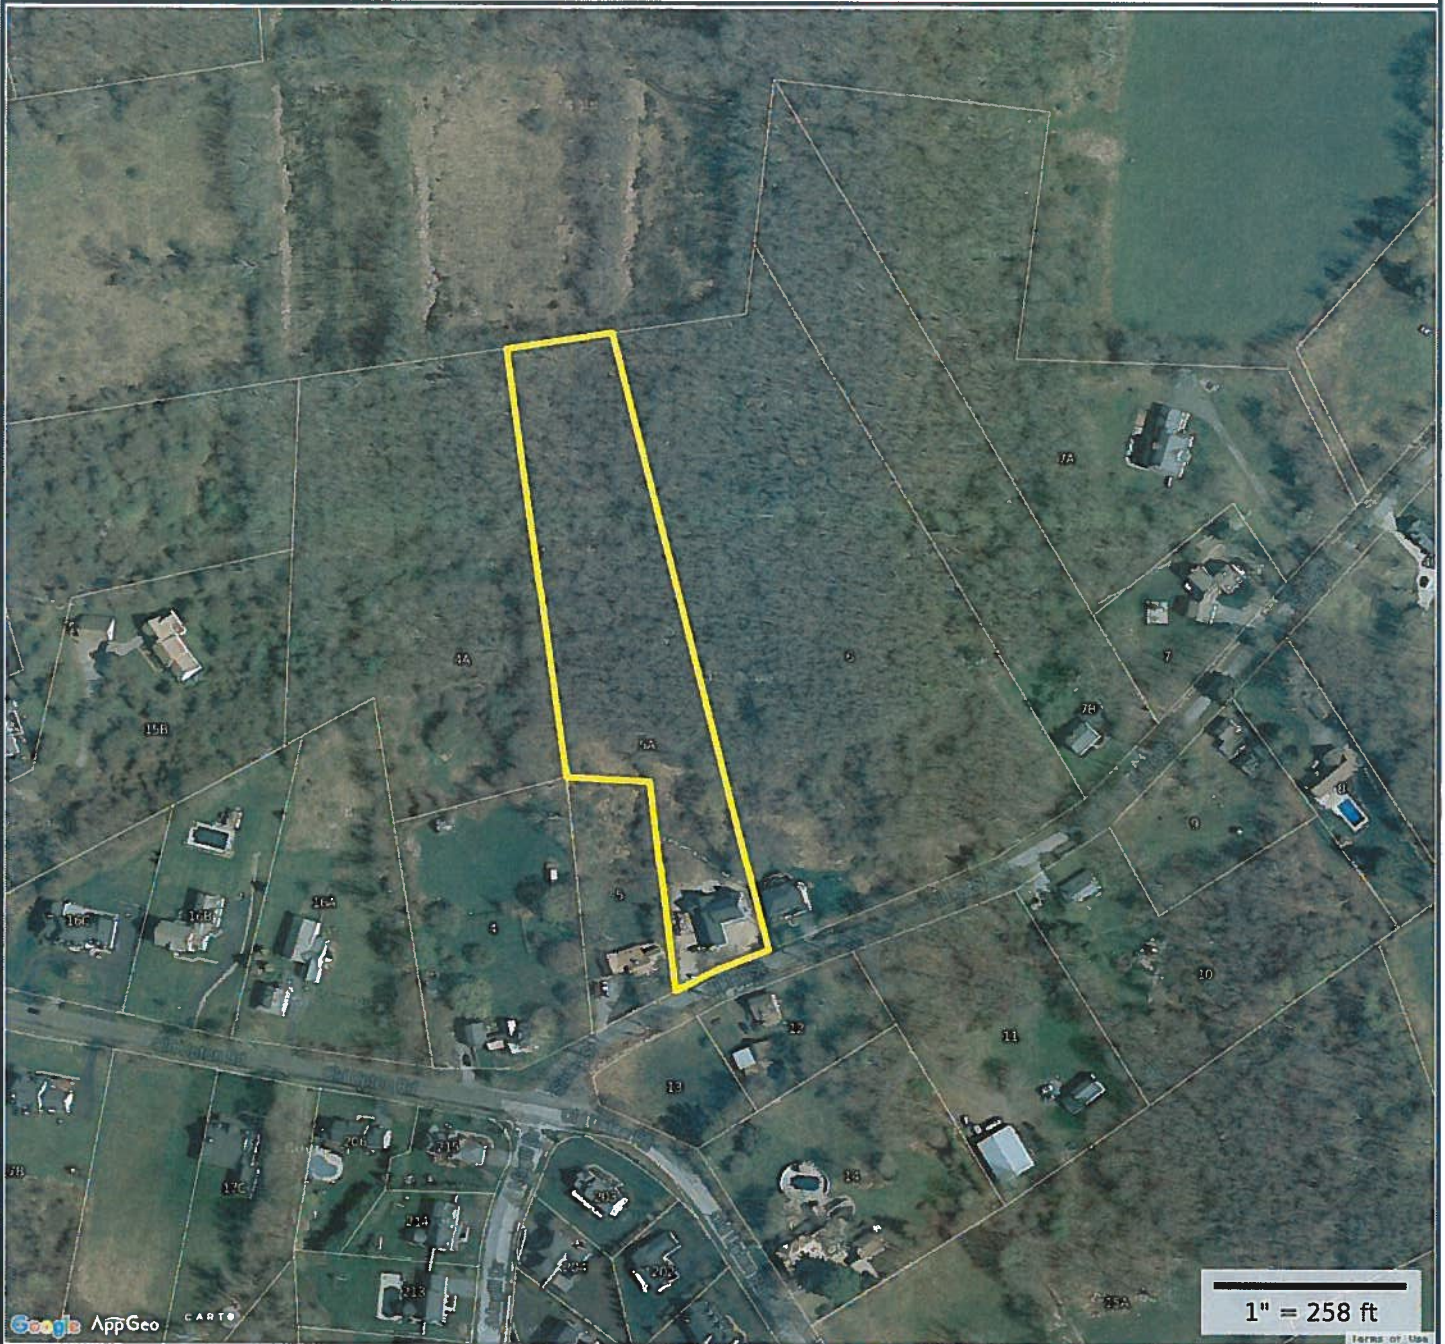

FILE

Property Information

Property ID 110/084.0-0000-0005.A
Location 5 SIBLEY STREET
Owner WHITE ANN MARGARET

**MAP FOR REFERENCE ONLY
 NOT A LEGAL DOCUMENT**

Town of Grafton, MA makes no claims and no warranties, expressed or implied, concerning the validity or accuracy of the GIS data presented on this map.

Parcels updated 6/1/2015
 Properties updated daily

RECEIVED

JUL 29 2016

**PLANNING BOARD
 GRAFTON, MA**

FILE

Property Information

Property ID 110/084.0-0000-0005.A
Location 5 SIBLEY STREET
Owner WHITE ANN MARGARET

MAP FOR REFERENCE ONLY
NOT A LEGAL DOCUMENT

Town of Grafton, MA makes no claims and no warranties, expressed or implied, concerning the validity or accuracy of the GIS data presented on this map.

Parcels updated 6/1/2015
Properties updated daily